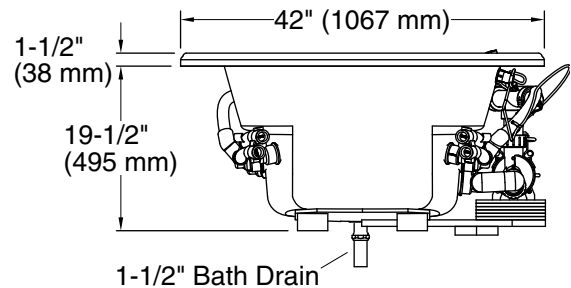

Required Electrical Service

Two dedicated circuits required, protected with Class A Ground-Fault Circuit-Interrupter (GFCI). Outside North America, this device may be known as a Residual Current Device (RCD).

Pump: 120 V, 15 A, 60 Hz
Heater: 120 V, 15 A, 60 Hz

Technical Information

All product dimensions are nominal.

Installation: Drop-in
Drain location: End
Basin area, bottom: 43" x 21-9/16" (1092 mm x 548 mm)
Basin area, top: 53-1/2" x 32-1/8" (1359 mm x 816 mm)
Weight: 110 lbs (49.9 kg)
Minimum floor load: 35 lbs/ft² (170.9 kg/m²)
Water depth: 15" (381 mm)
Water capacity: 57 gal (215.8 L)
Template: Drop-in, 1042556-7, required, included
Electrical component rating: Pump: 120 V, 7.5 A, 60 Hz
Heater: 120 V, 12.5 A, 60 Hz, 1500 W
Pump speed: Single

Notes

Measure your actual product for rough-in details.

Install this product according to the installation instructions.

The hot water supply should be 70% of the capacity of the bath or greater. Installations will vary.

Kit is required for under-mount installations (sold separately).

The pump base extends 9" (229 mm) beyond the edge of the rim. Modify the framing as needed.