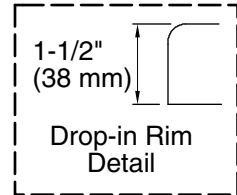

No change in measurements if connected with drain illustrated. (K-11677)

Recommended faucet area