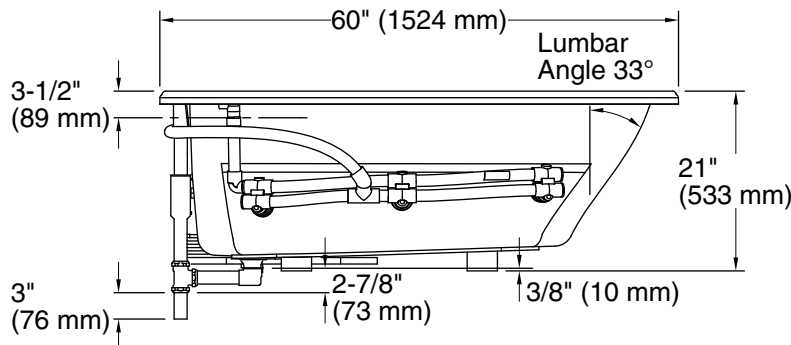

Required Electrical Service

Two dedicated circuits required, protected with Class A Ground-Fault Circuit-Interrupter (GFCI). Outside North America, this device may be known as a Residual Current Device (RCD).

Pump: 120 V, 15 A, 60 Hz
Heater: 120 V, 15 A, 60 Hz

Technical Information

All product dimensions are nominal.

Installation: Drop-in
Drain location: End
Basin area, bottom: 43" x 21-9/16" (1092 mm x 548 mm)
Basin area, top: 53-1/2" x 32-1/8" (1359 mm x 816 mm)
Weight: 110 lbs (49.9 kg)
Minimum floor load: 35 lbs/ft² (170.9 kg/m²)
Water depth: 15" (381 mm)
Water capacity: 57 gal (215.8 L)
Template: Drop-in, 1042556-7, required, included
Electrical component rating: Pump: 120 V, 7.5 A, 60 Hz
Heater: 120 V, 12.5 A, 60 Hz, 1500 W
Pump speed: Single

Notes

Measure your actual product for rough-in details.

Install this product according to the installation instructions.

The hot water supply should be 70% of the capacity of the bath or greater. Installations will vary.

Kit is required for under-mount installations (sold separately).

The pump base extends 9" (229 mm) beyond the edge of the rim. Modify the framing as needed.