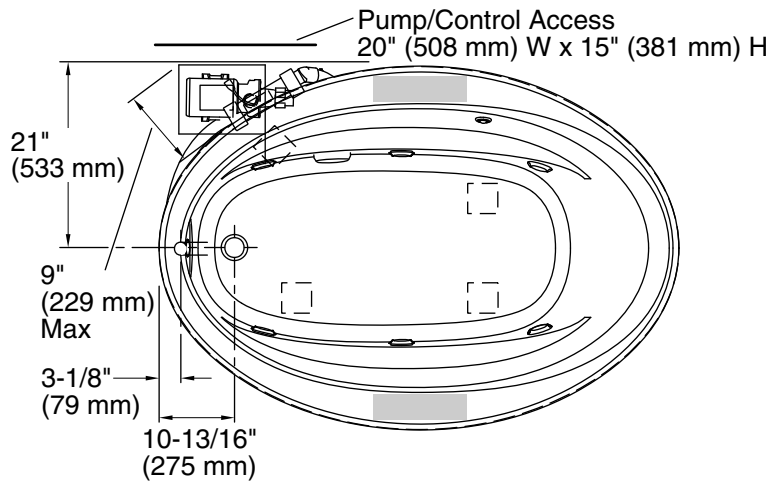

See website for detailed warranty information.

Available Colors/Finishes

Color tiles intended for reference only.

Color Code Description

	0	White
	96	Biscuit

No change in measurements if connected with drain illustrated. (K-11677)

Pump: 120 V, 15 A, 60 Hz
Heater: 120 V, 15 A, 60 Hz

Technical Information

All product dimensions are nominal.

Installation: Drop-in
Drain location: End
Basin area, bottom: 43" x 21-9/16" (1092 mm x 548 mm)
Basin area, top: 53-1/2" x 32-1/8" (1359 mm x 816 mm)
Weight: 110 lbs (49.9 kg)
Minimum floor load: 35 lbs/ft² (170.9 kg/m²)
Water depth: 15" (381 mm)
Water capacity: 57 gal (215.8 L)
Template: Drop-in, 1042556-7, required, included
Electrical component rating: Pump: 120 V, 7.5 A, 60 Hz
Heater: 120 V, 12.5 A, 60 Hz, 1500 W
Pump speed: Single

Notes

Measure your actual product for rough-in details.

Install this product according to the installation instructions.

The hot water supply should be 70% of the capacity of the bath or greater. Installations will vary.

Kit is required for under-mount installations (sold separately).

The pump base extends 9" (229 mm) beyond the edge of the rim. Modify the framing as needed.